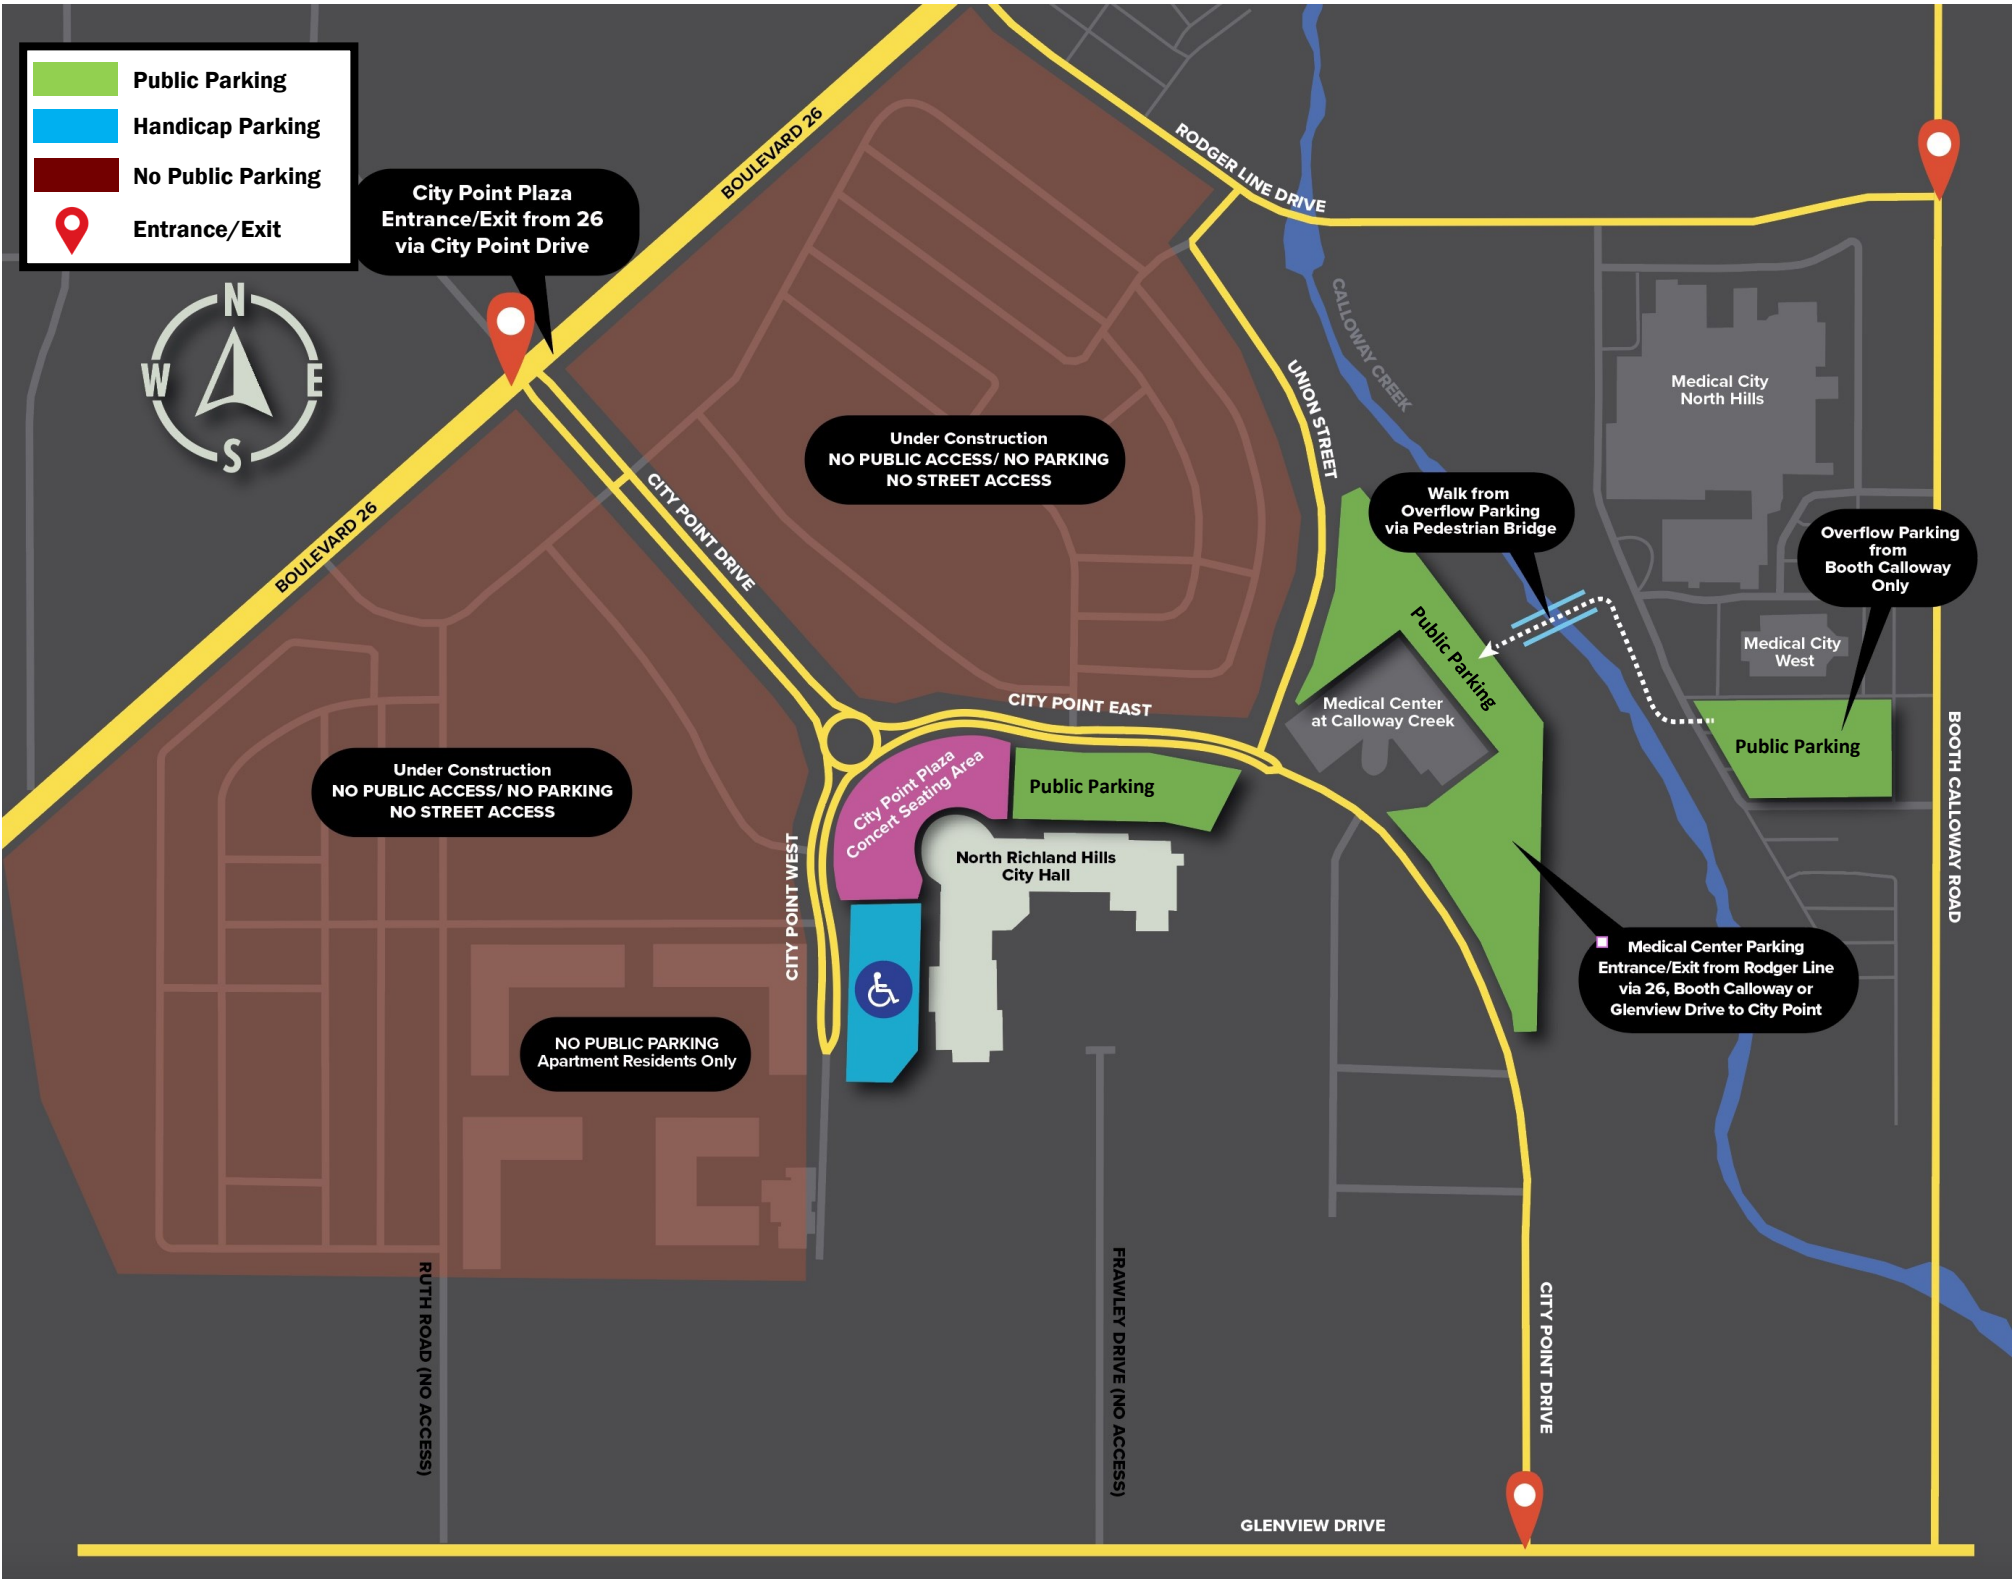

Walk from  
Overflow Parking  
via Pedestrian Bridge

Overflow Parking  
from  
Booth Calloway  
Only

**Under Construction**  
NO PUBLIC ACCESS/ NO PARKING  
NO STREET ACCESS

**NO PUBLIC PARKING**  
Apartment Residents Only

Medical Center Parking  
Entrance/Exit from Rodger Line  
via 26, Booth Calloway or  
Glenview Drive to City Point

City Point Plaza  
Concert Seating Area

North Richland Hills  
City Hall

Medical Center  
at Calloway Creek

Medical City  
North Hills

Medical City  
West

Public Parking

Public Parking

Public Parking

RUTH ROAD (NO ACCESS)

FRAWLEY DRIVE (NO ACCESS)

CITY POINT DRIVE

GLENVIEW DRIVE

BOOTH CALLOWAY ROAD

BOULEVARD 26

RODGER LINE DRIVE

UNION STREET

CALLOWAY CREEK

CITY POINT DRIVE

CITY POINT EAST