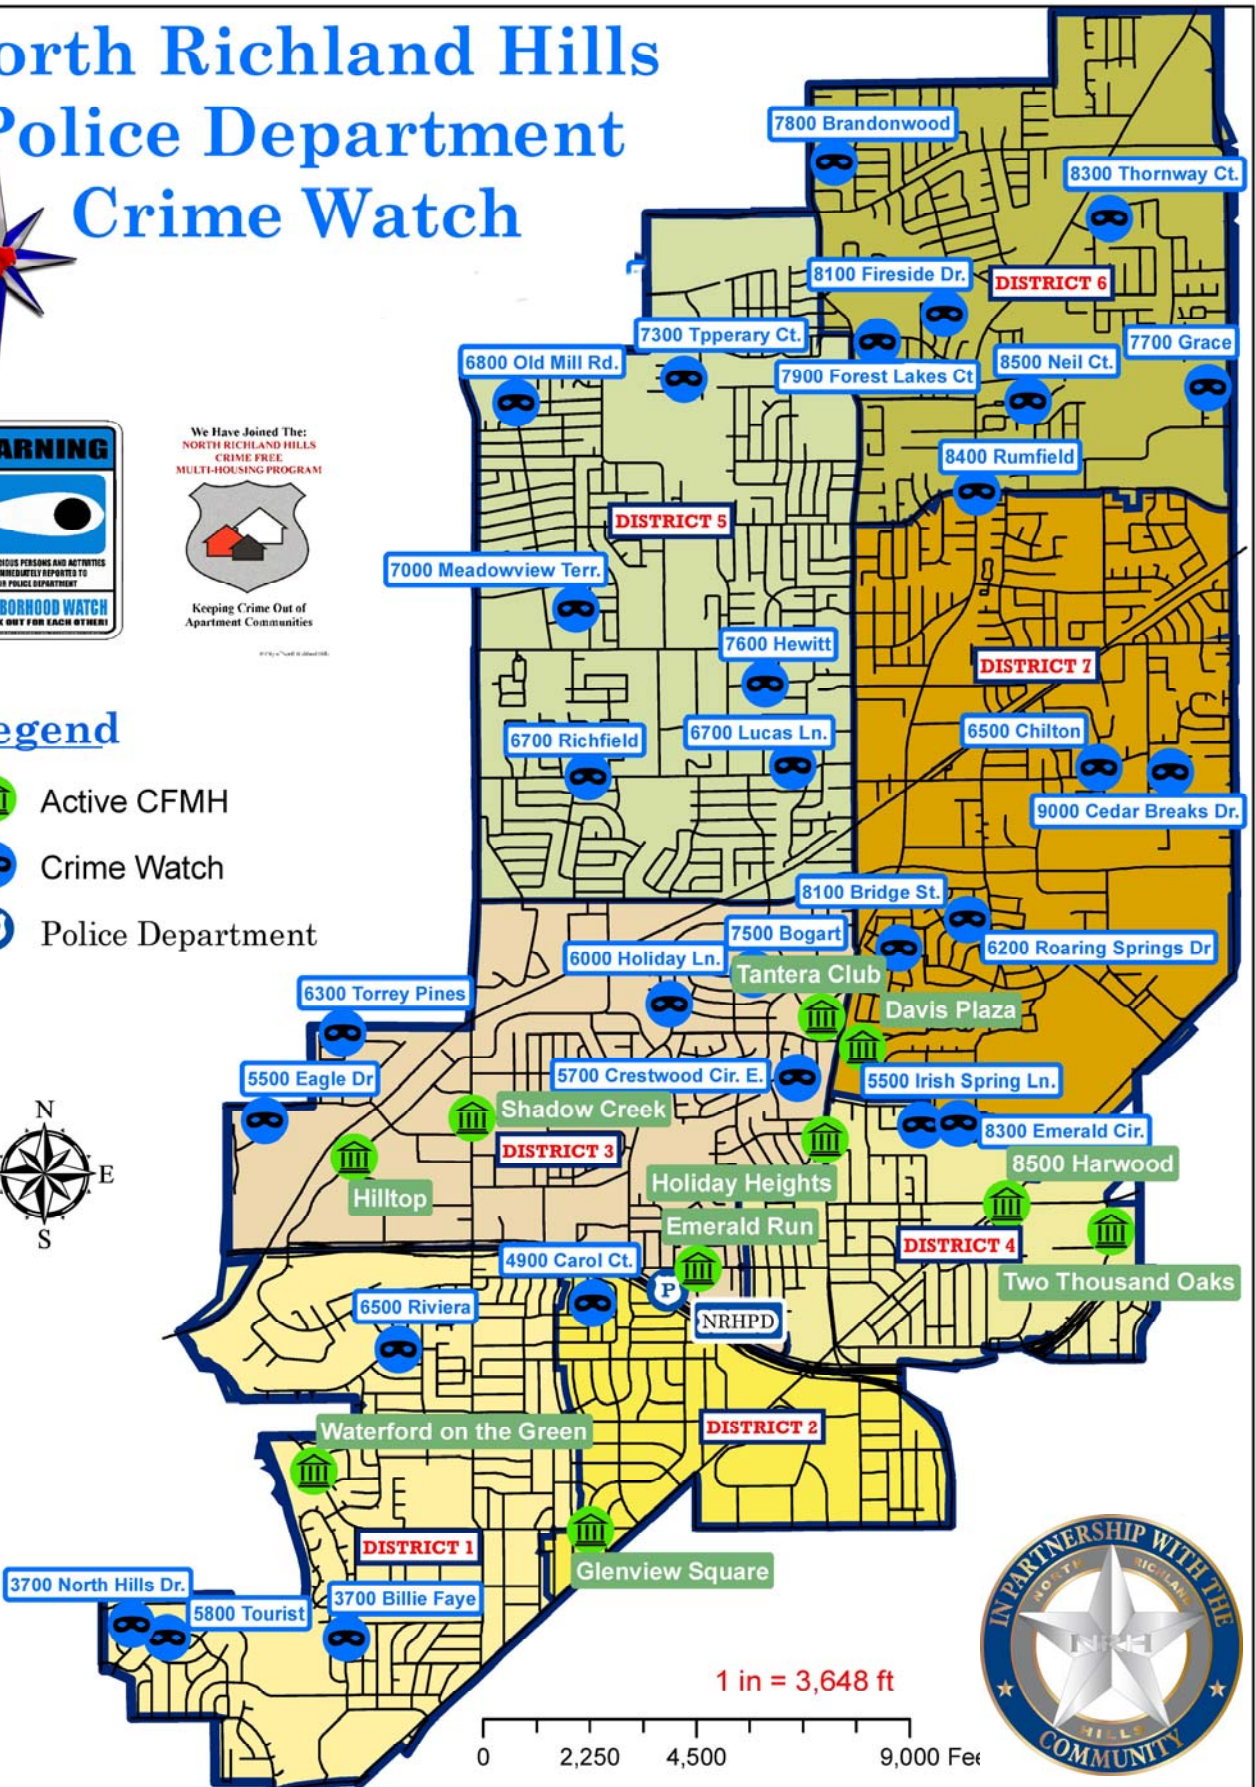

North Richland Hills Police Department Crime Watch

Keeping Crime Out of
Apartment Communities

Legend

- Active CFMH
- Crime Watch
- Police Department

1 in = 3,648 ft