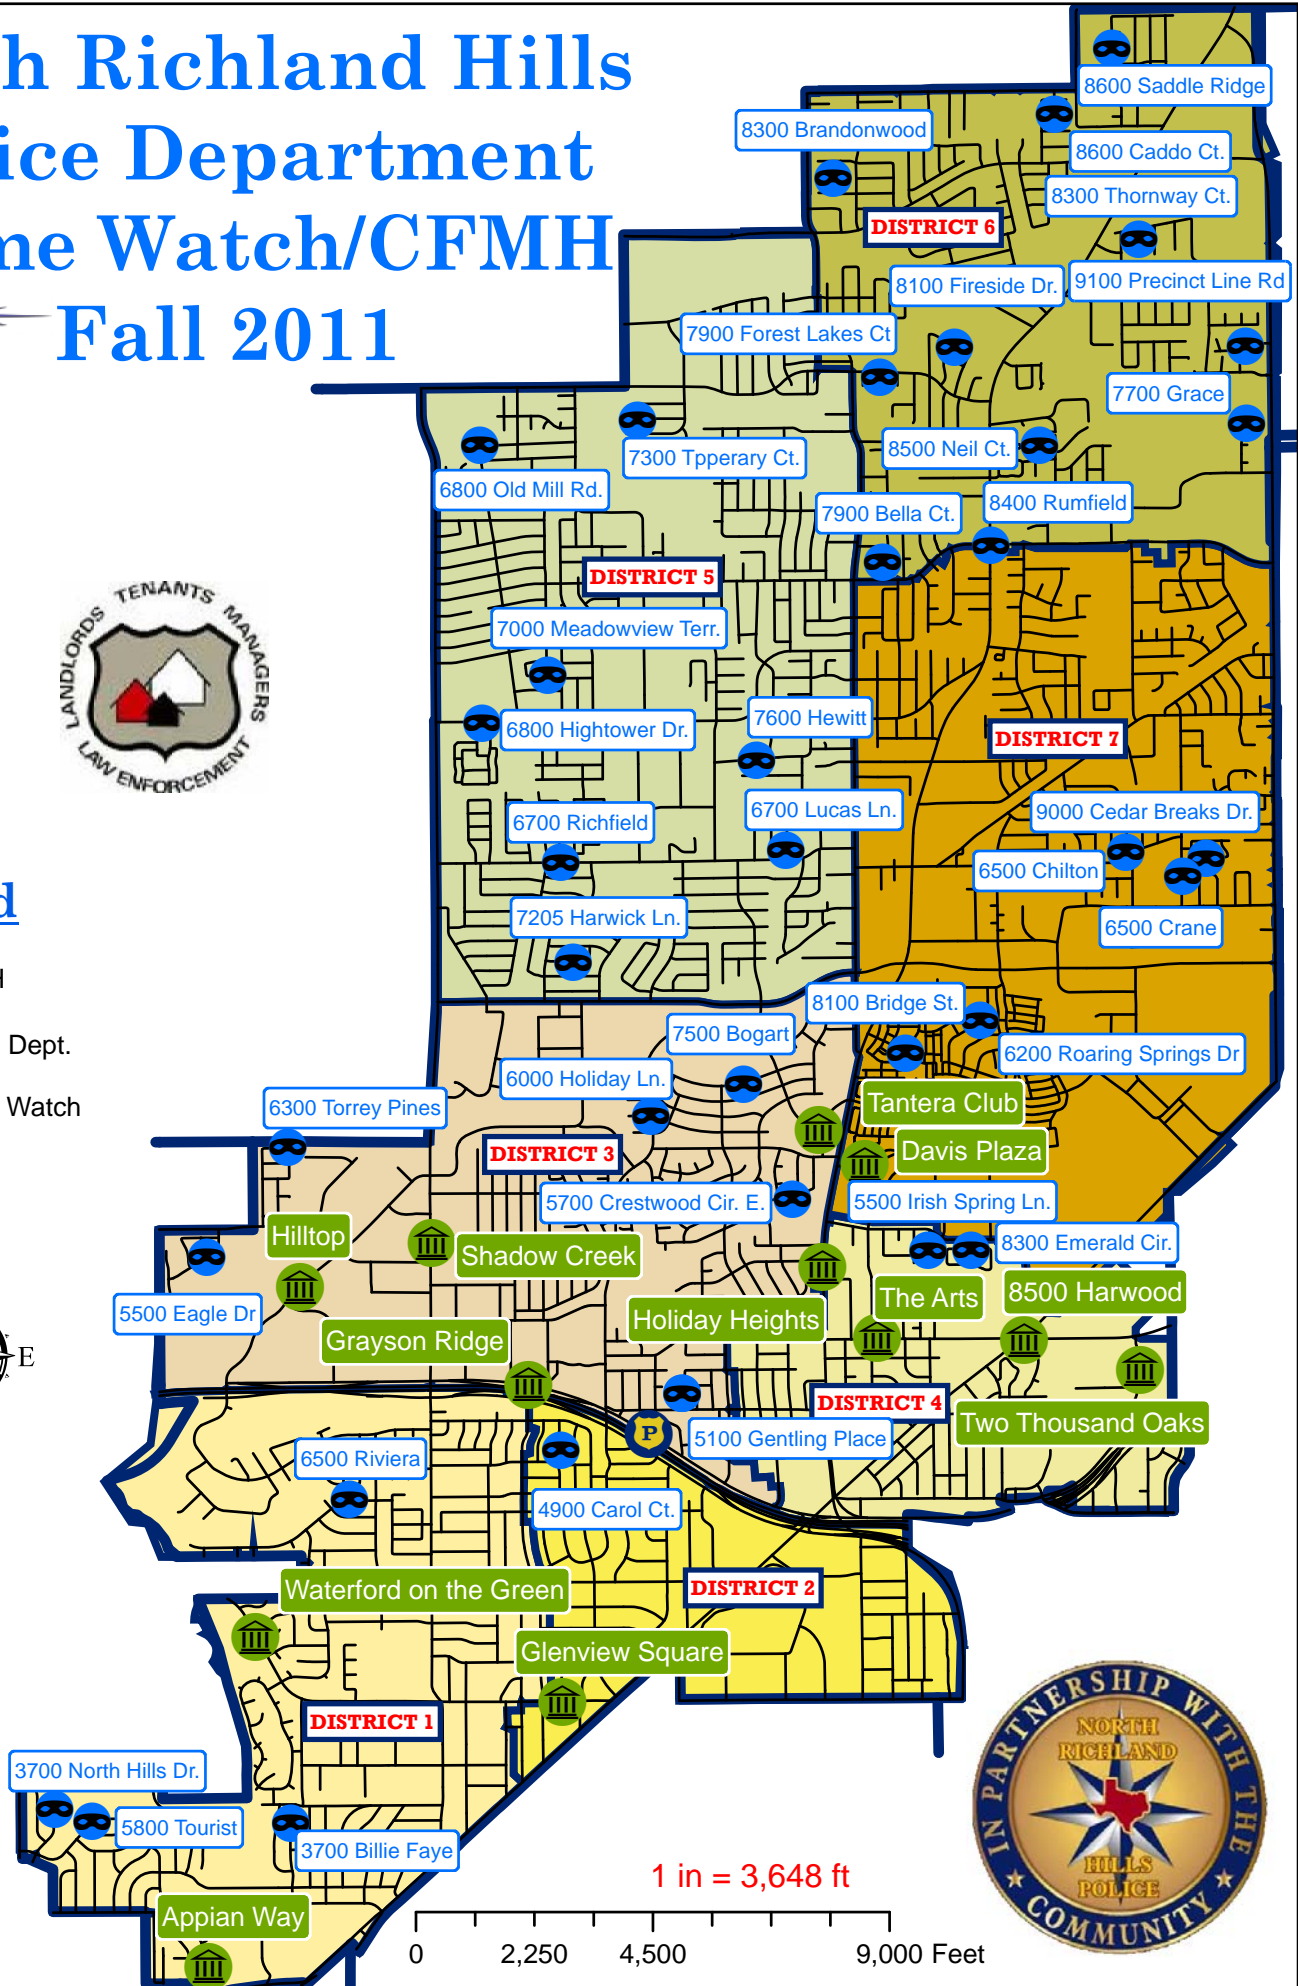

North Richland Hills Police Department Crime Watch/CFMH Fall 2011

Legend

- CFMH
- Police Dept.
- Crime Watch