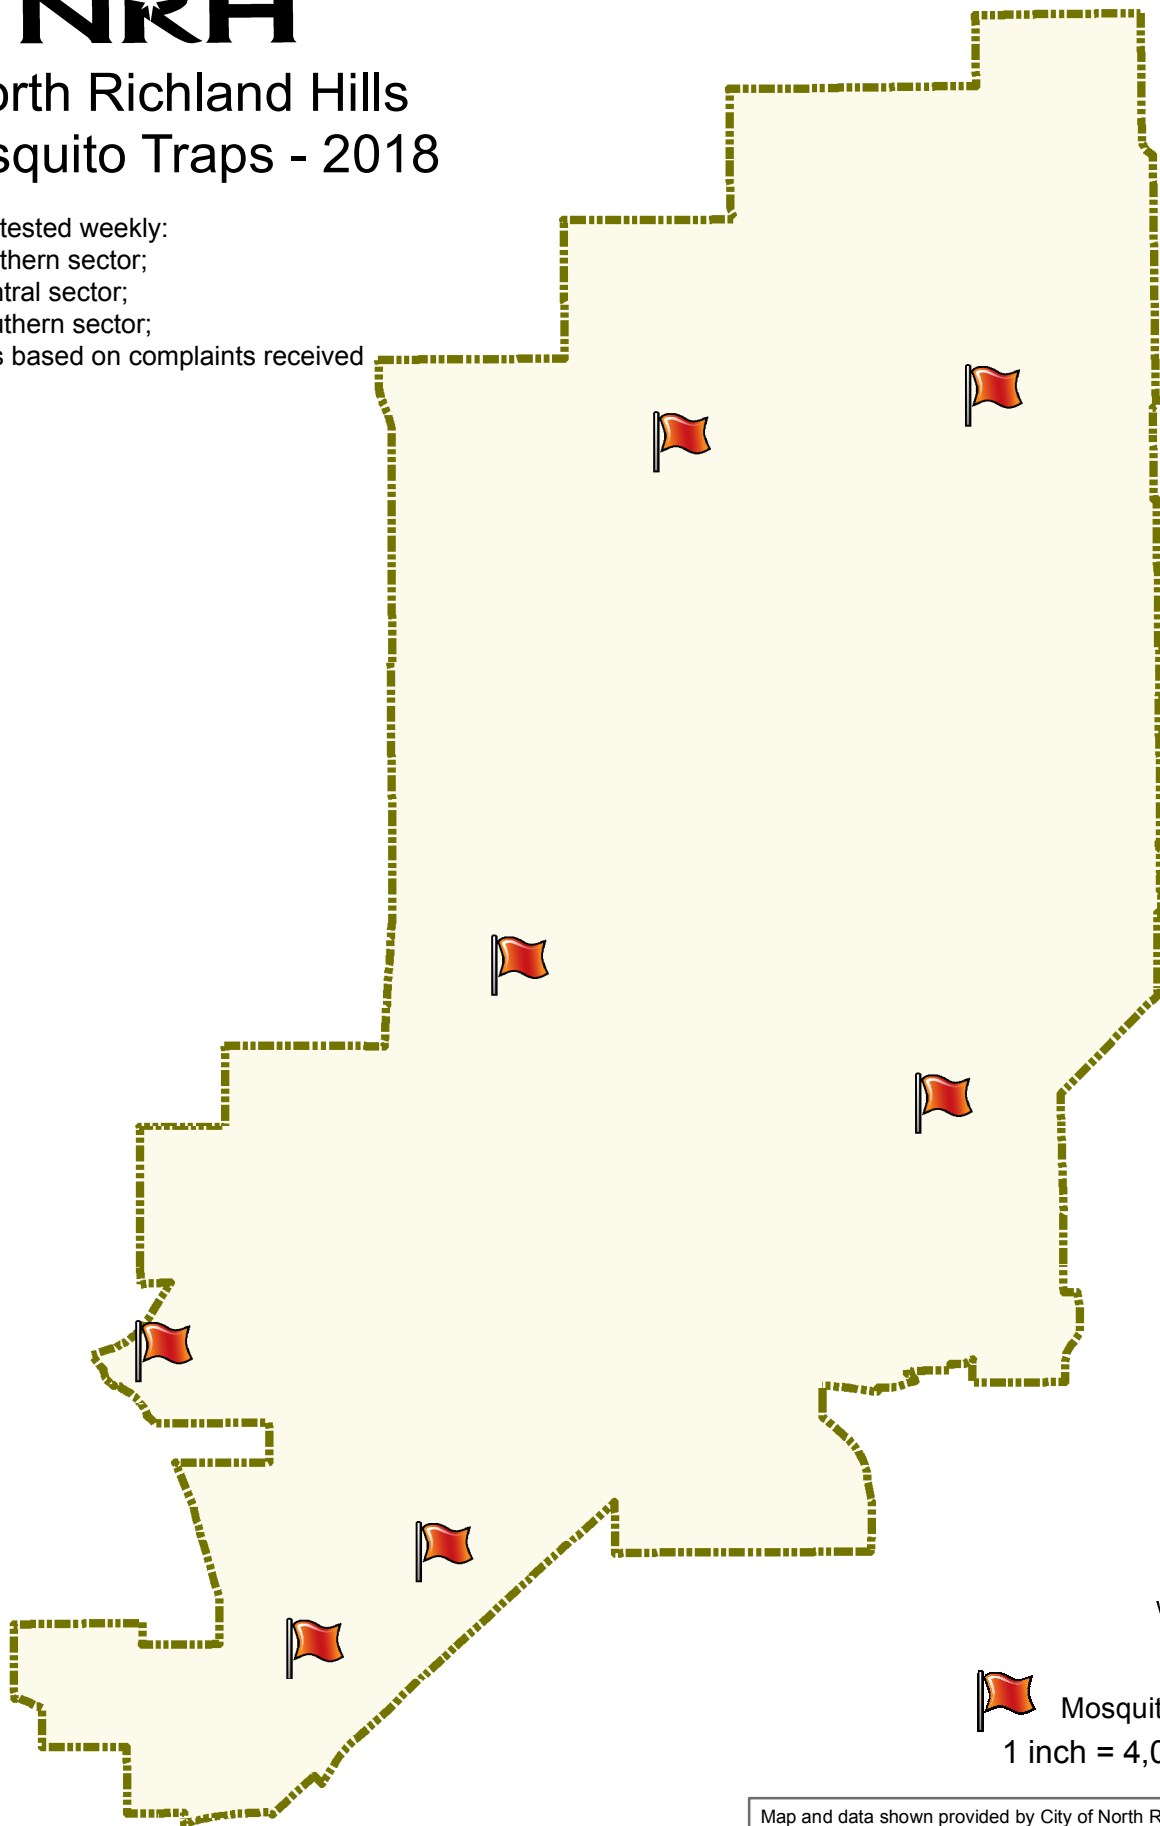

# North Richland Hills Mosquito Traps - 2018

8 traps tested weekly:  
2 in northern sector;  
2 in central sector;  
3 in southern sector;  
1 varies based on complaints received

 Mosquito Traps  
1 inch = 4,000 feet

Map and data shown provided by City of North Richland Hills, TX  
State Plane Coordinate System, NAD 83 North Central TX (feet)  
June 28, 2018