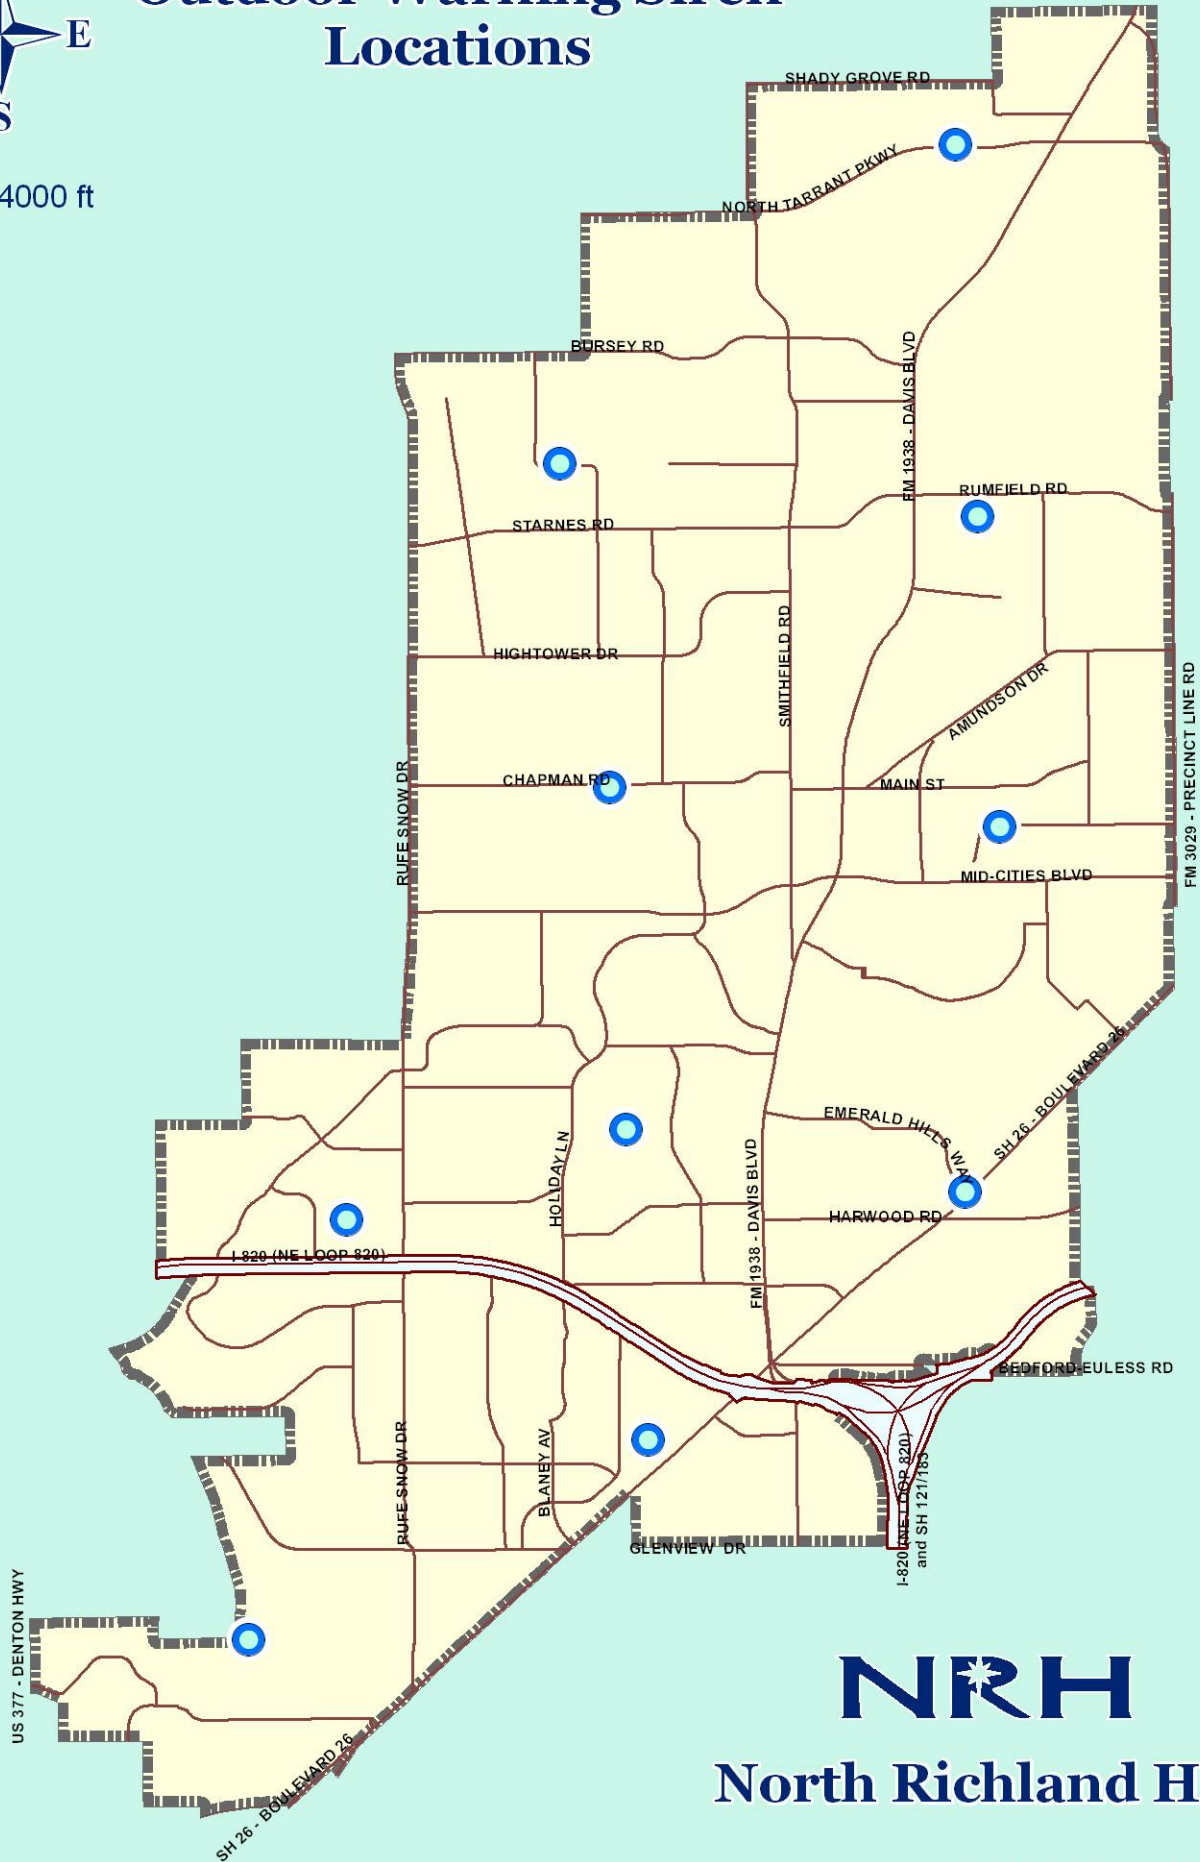

# Outdoor Warning Siren Locations

1 in = 4000 ft

# NRH

## North Richland Hills