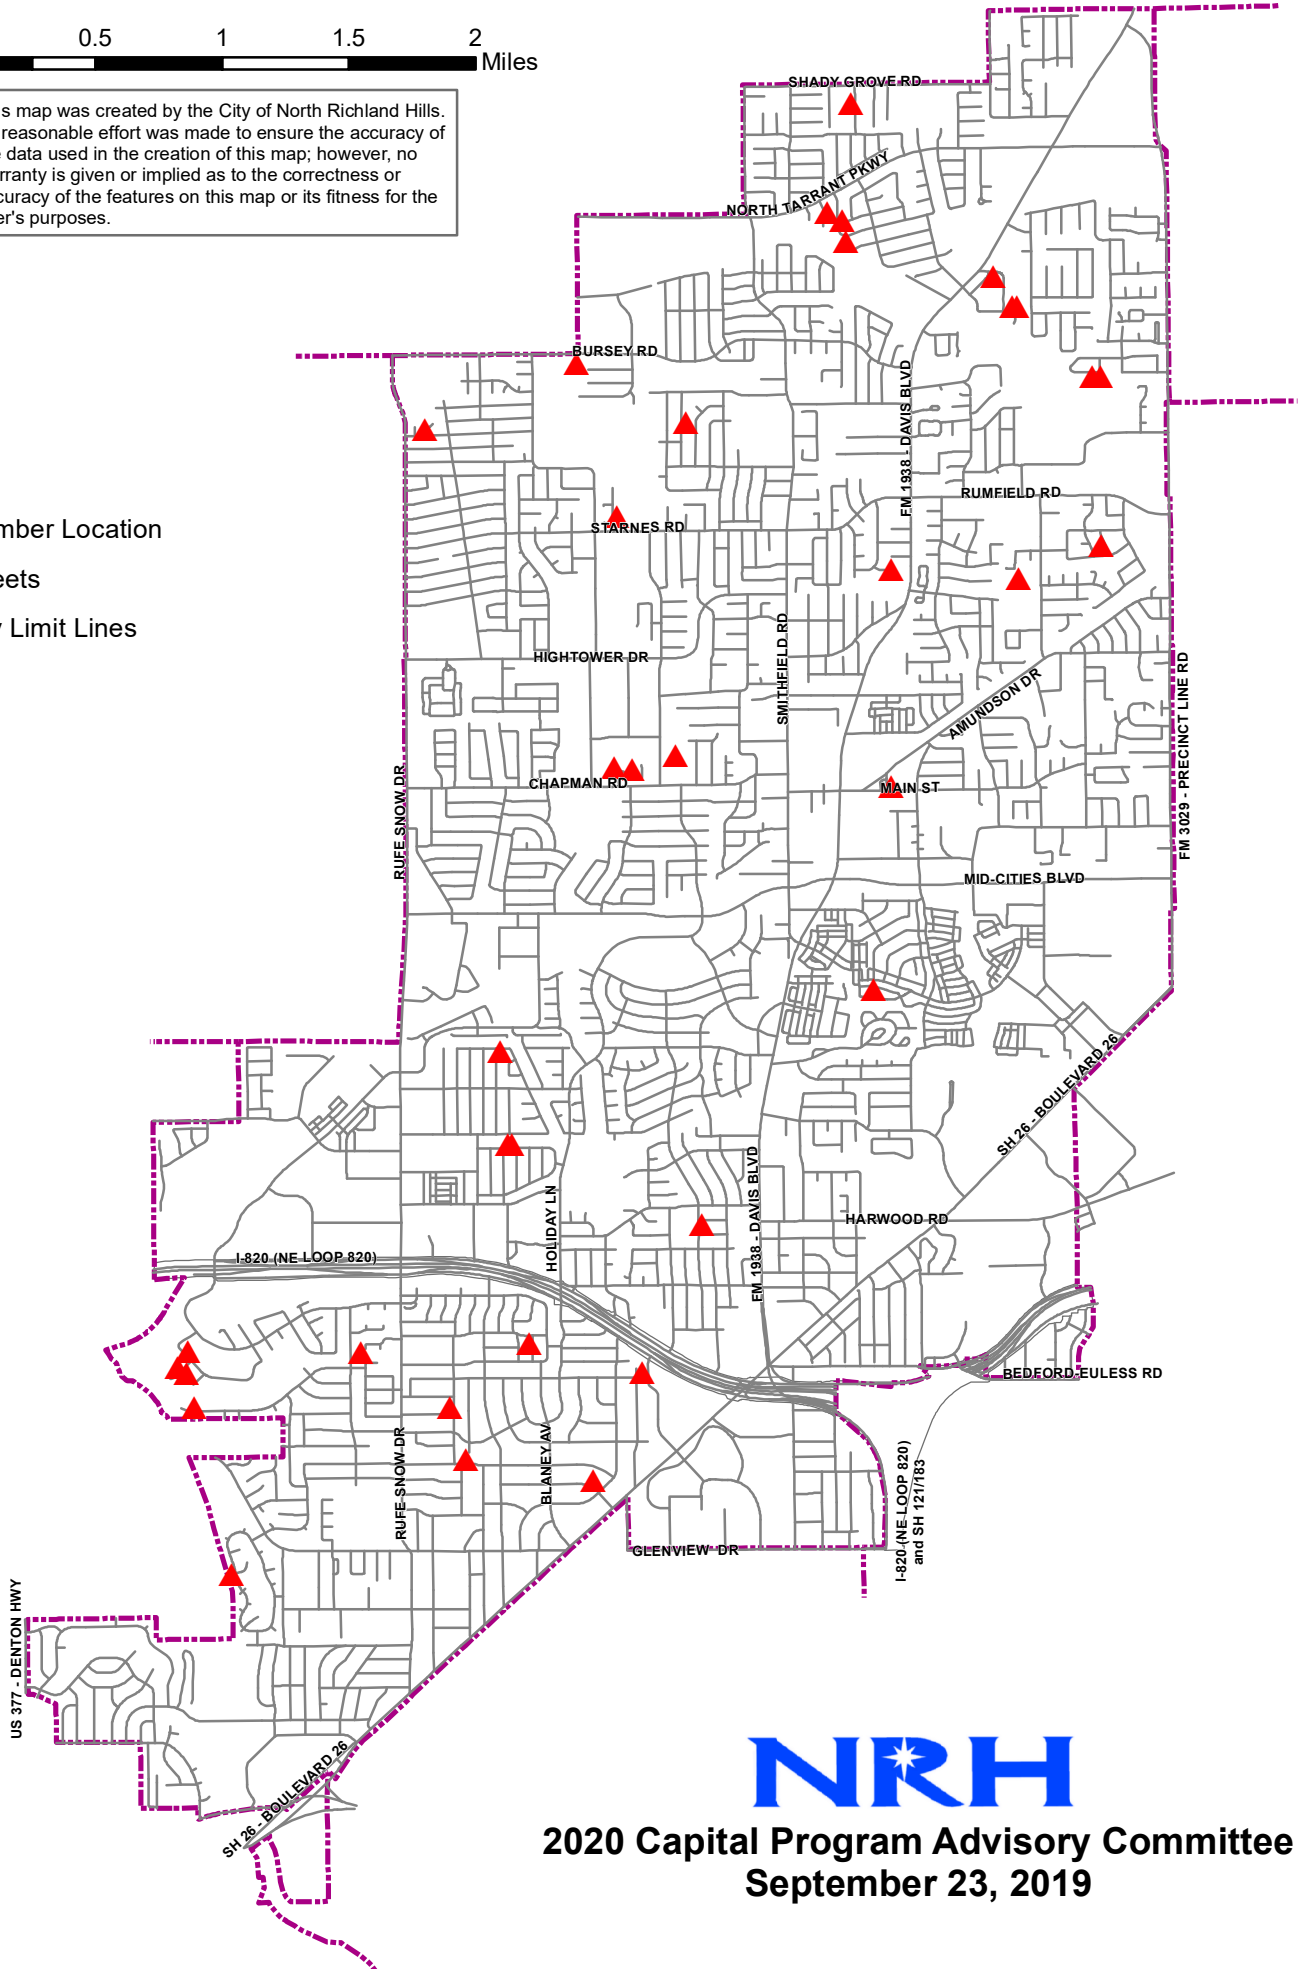

This map was created by the City of North Richland Hills. All reasonable effort was made to ensure the accuracy of the data used in the creation of this map; however, no warranty is given or implied as to the correctness or accuracy of the features on this map or its fitness for the user's purposes.

Legend

-  Member Location
-  Streets
-  City Limit Lines

**2020 Capital Program Advisory Committee
September 23, 2019**